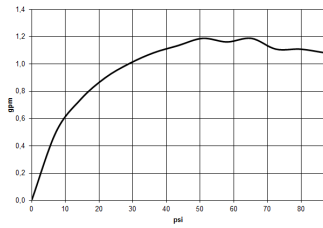

## Dimensional drawing

All dimensions in mm / inch = mm x 0,0394

Model/program/technical modifications and error excepted  
For more information see: [www.dornbracht.com](http://www.dornbracht.com) + 49 (0) 2371 433-460 mail@dornbrachtgroup.de

## Flow rate chart