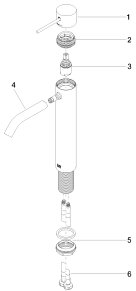

## Dimensional drawing

All dimensions in mm / inch = mm x 0,0394

Model/program/technical modifications and error excepted  
For more information see: [www.dornbracht.com](http://www.dornbracht.com) + 49 (0) 2371 433-460 mail@dornbrachtgroup.de

## Sink - Meta

META SLIM Single-lever lavatory mixer with extended shank without drain - black matte

Article number: 33 537 662-33 0010

### Spare parts list

Number	Item Number	Designation	Number of units
<hr/>			
<hr/>			