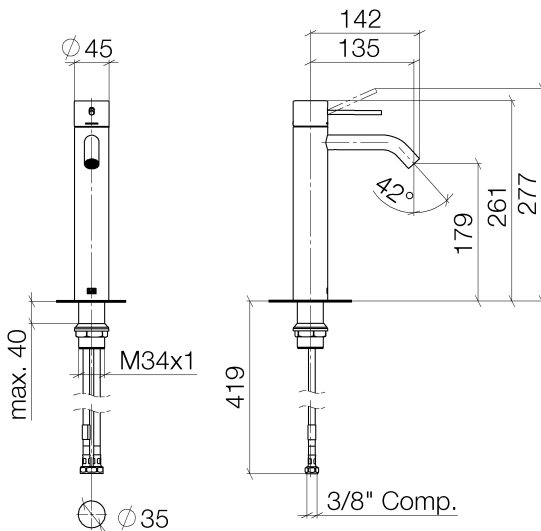

## Sink - Meta

META SLIM Single-lever lavatory mixer with extended shank without drain - black matte

Article number: 33 537 662-33 0010

- 5-3/8" Projection
- Rigid spout
- Round aerated stream
- Total height 10-1/4"
- Height to aerator/spout outlet 7"
- 1-3/8" hole diameter
- 2 x pressure hose with 3/8" compression fitting
- Water flow rate limited to max. 1.2 gpm
- lead-free
- (ADA)
- For combination with vessel sinks.

## Dimensional drawing

All dimensions in mm / inch = mm x 0,0394

Model/program/technical modifications and error excepted  
For more information see: [www.dornbracht.com](http://www.dornbracht.com) + 49 (0) 2371 433-460 mail@dornbrachtgroup.de

## Sink - Meta

META SLIM Single-lever lavatory mixer with extended shank without drain - black matte

Article number: 33 537 662-33 0010